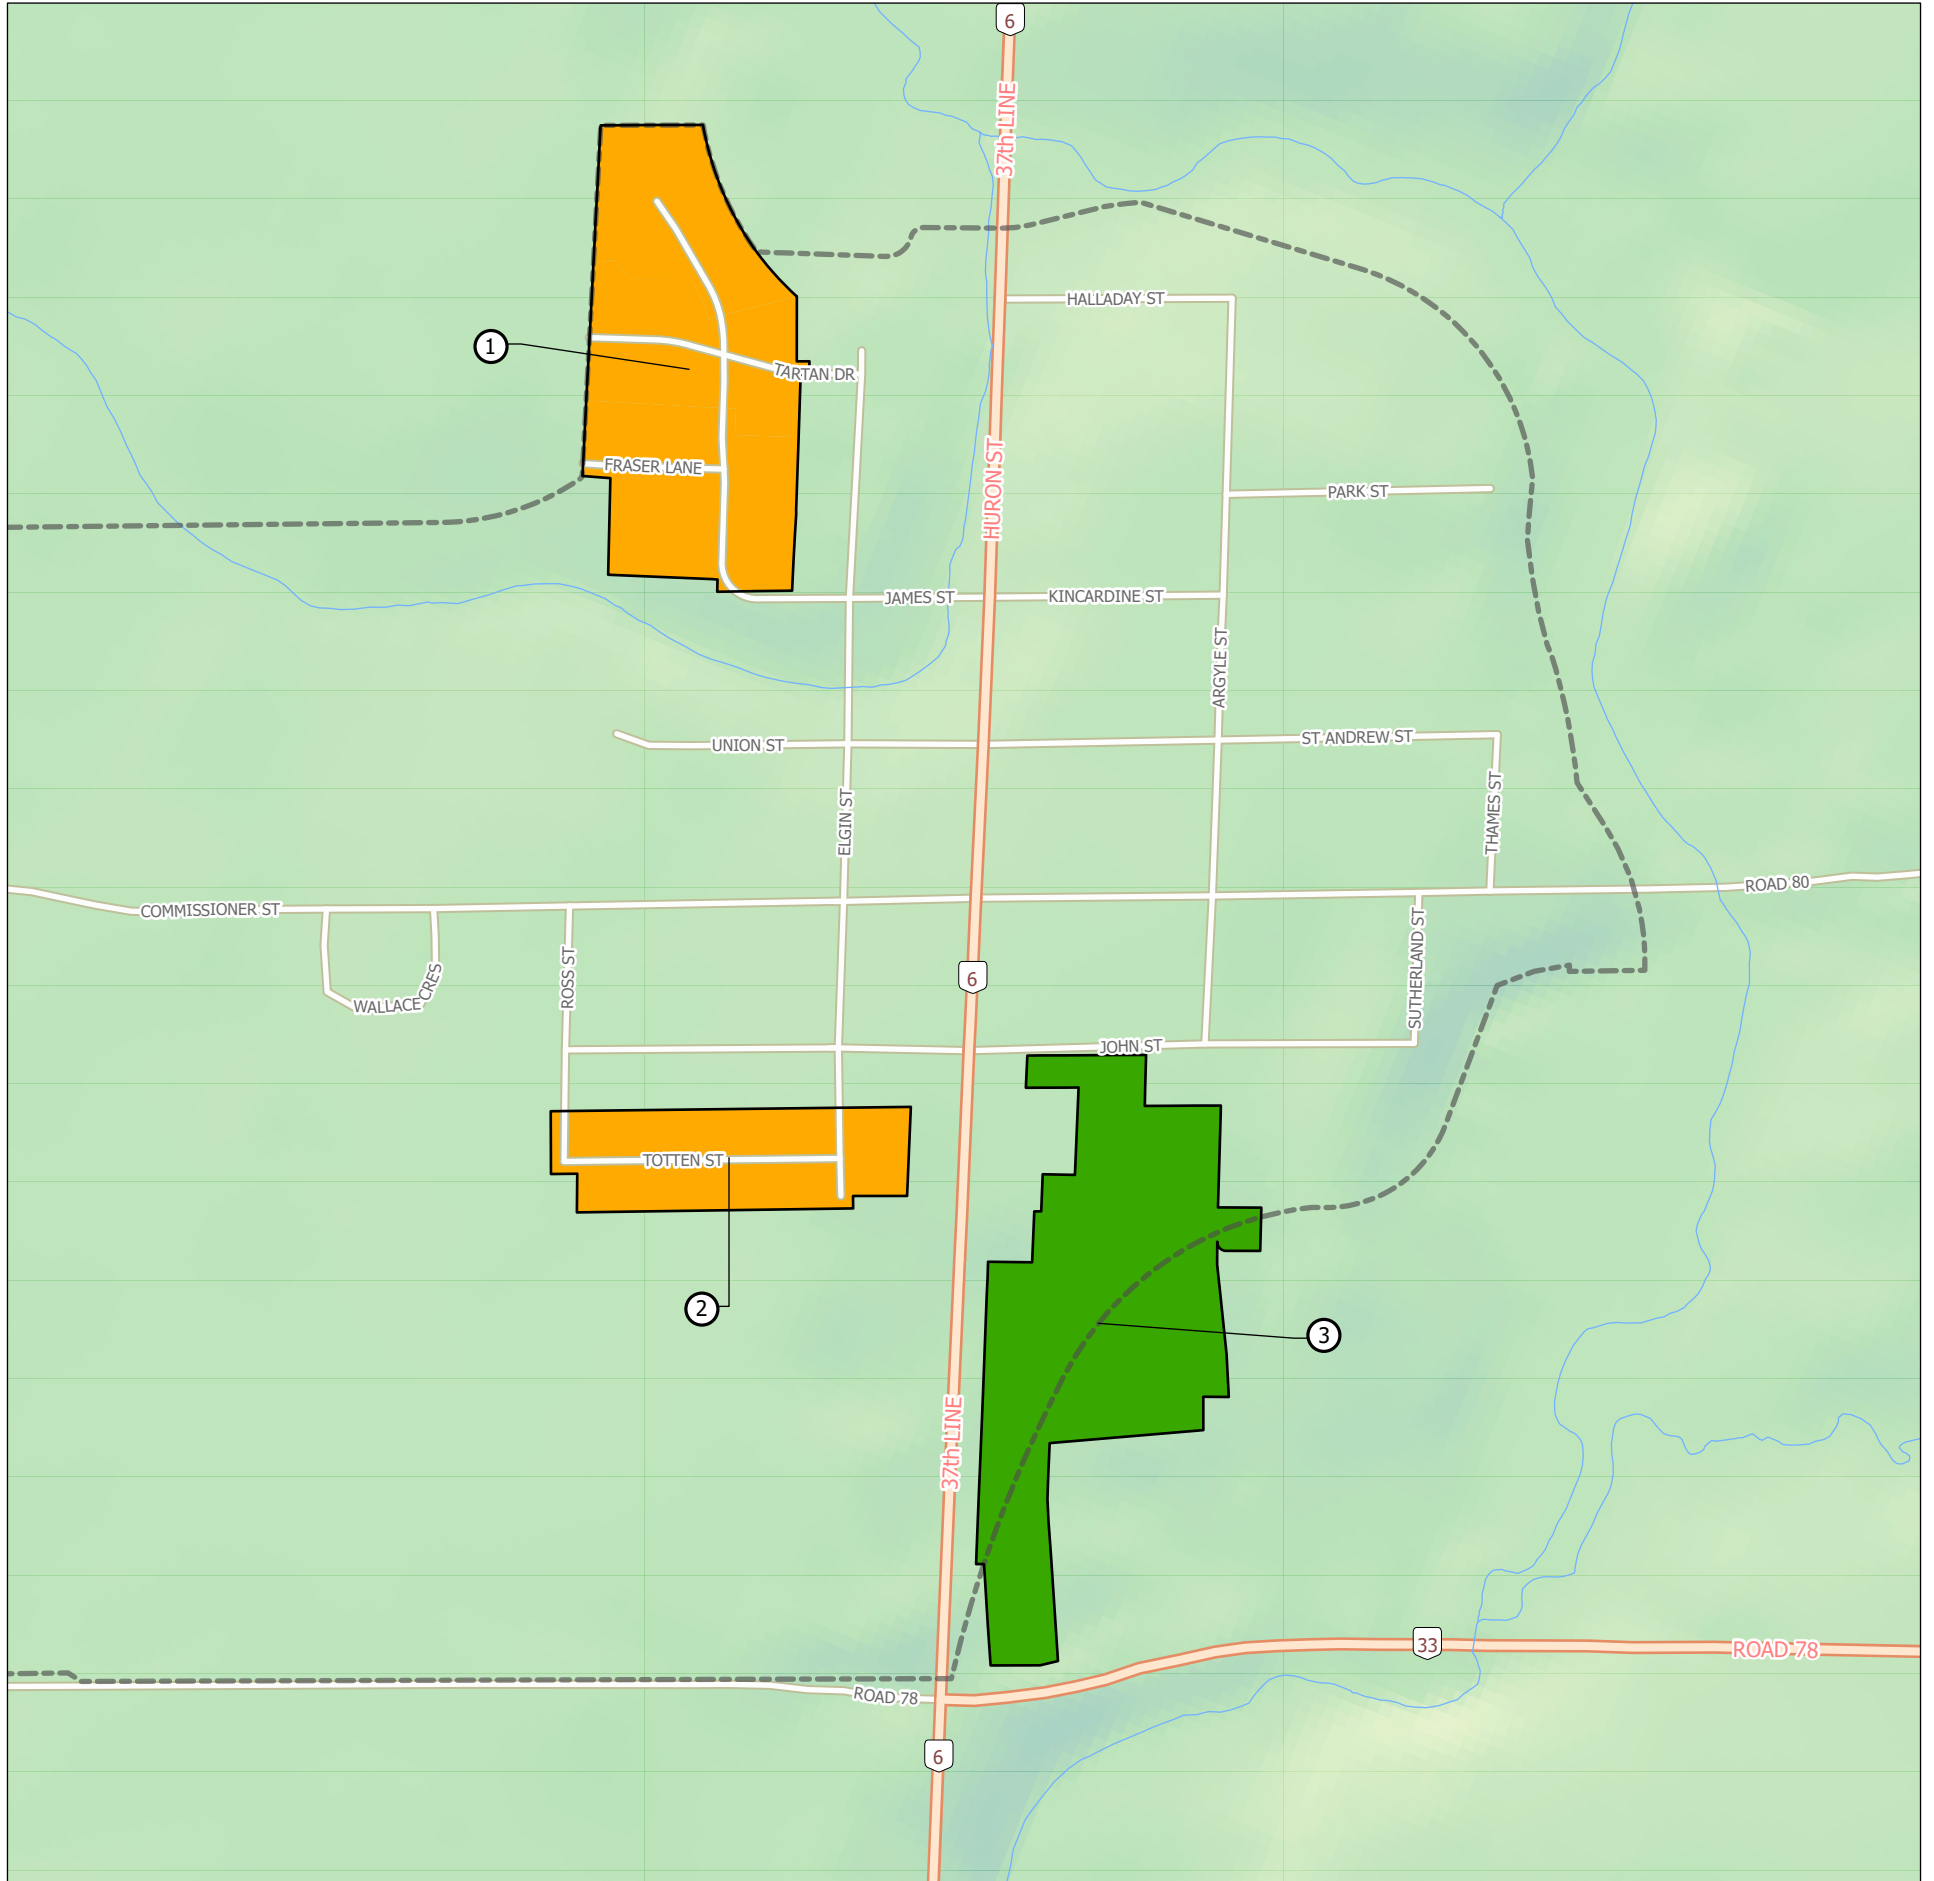

Development Activity - Village of Embro

Residential Development

- Circulated or Submitted Plan
- Built or Nearly Built Plan

Map #	File Number	Name	Total Units
1	SB10-02-5/SB15-02-5	W & C Fraser Phase 1 & 2	43
2	SB18-05-5	Langlois Farms Limited	30
3	SB21-16-5	1343937 Ontario Inc. Ph.1	65

LAST UPDATE: July, 2024

Note: These maps are not intended to show all development. Only larger residential and industrial subdivisions/site plan applications are depicted.