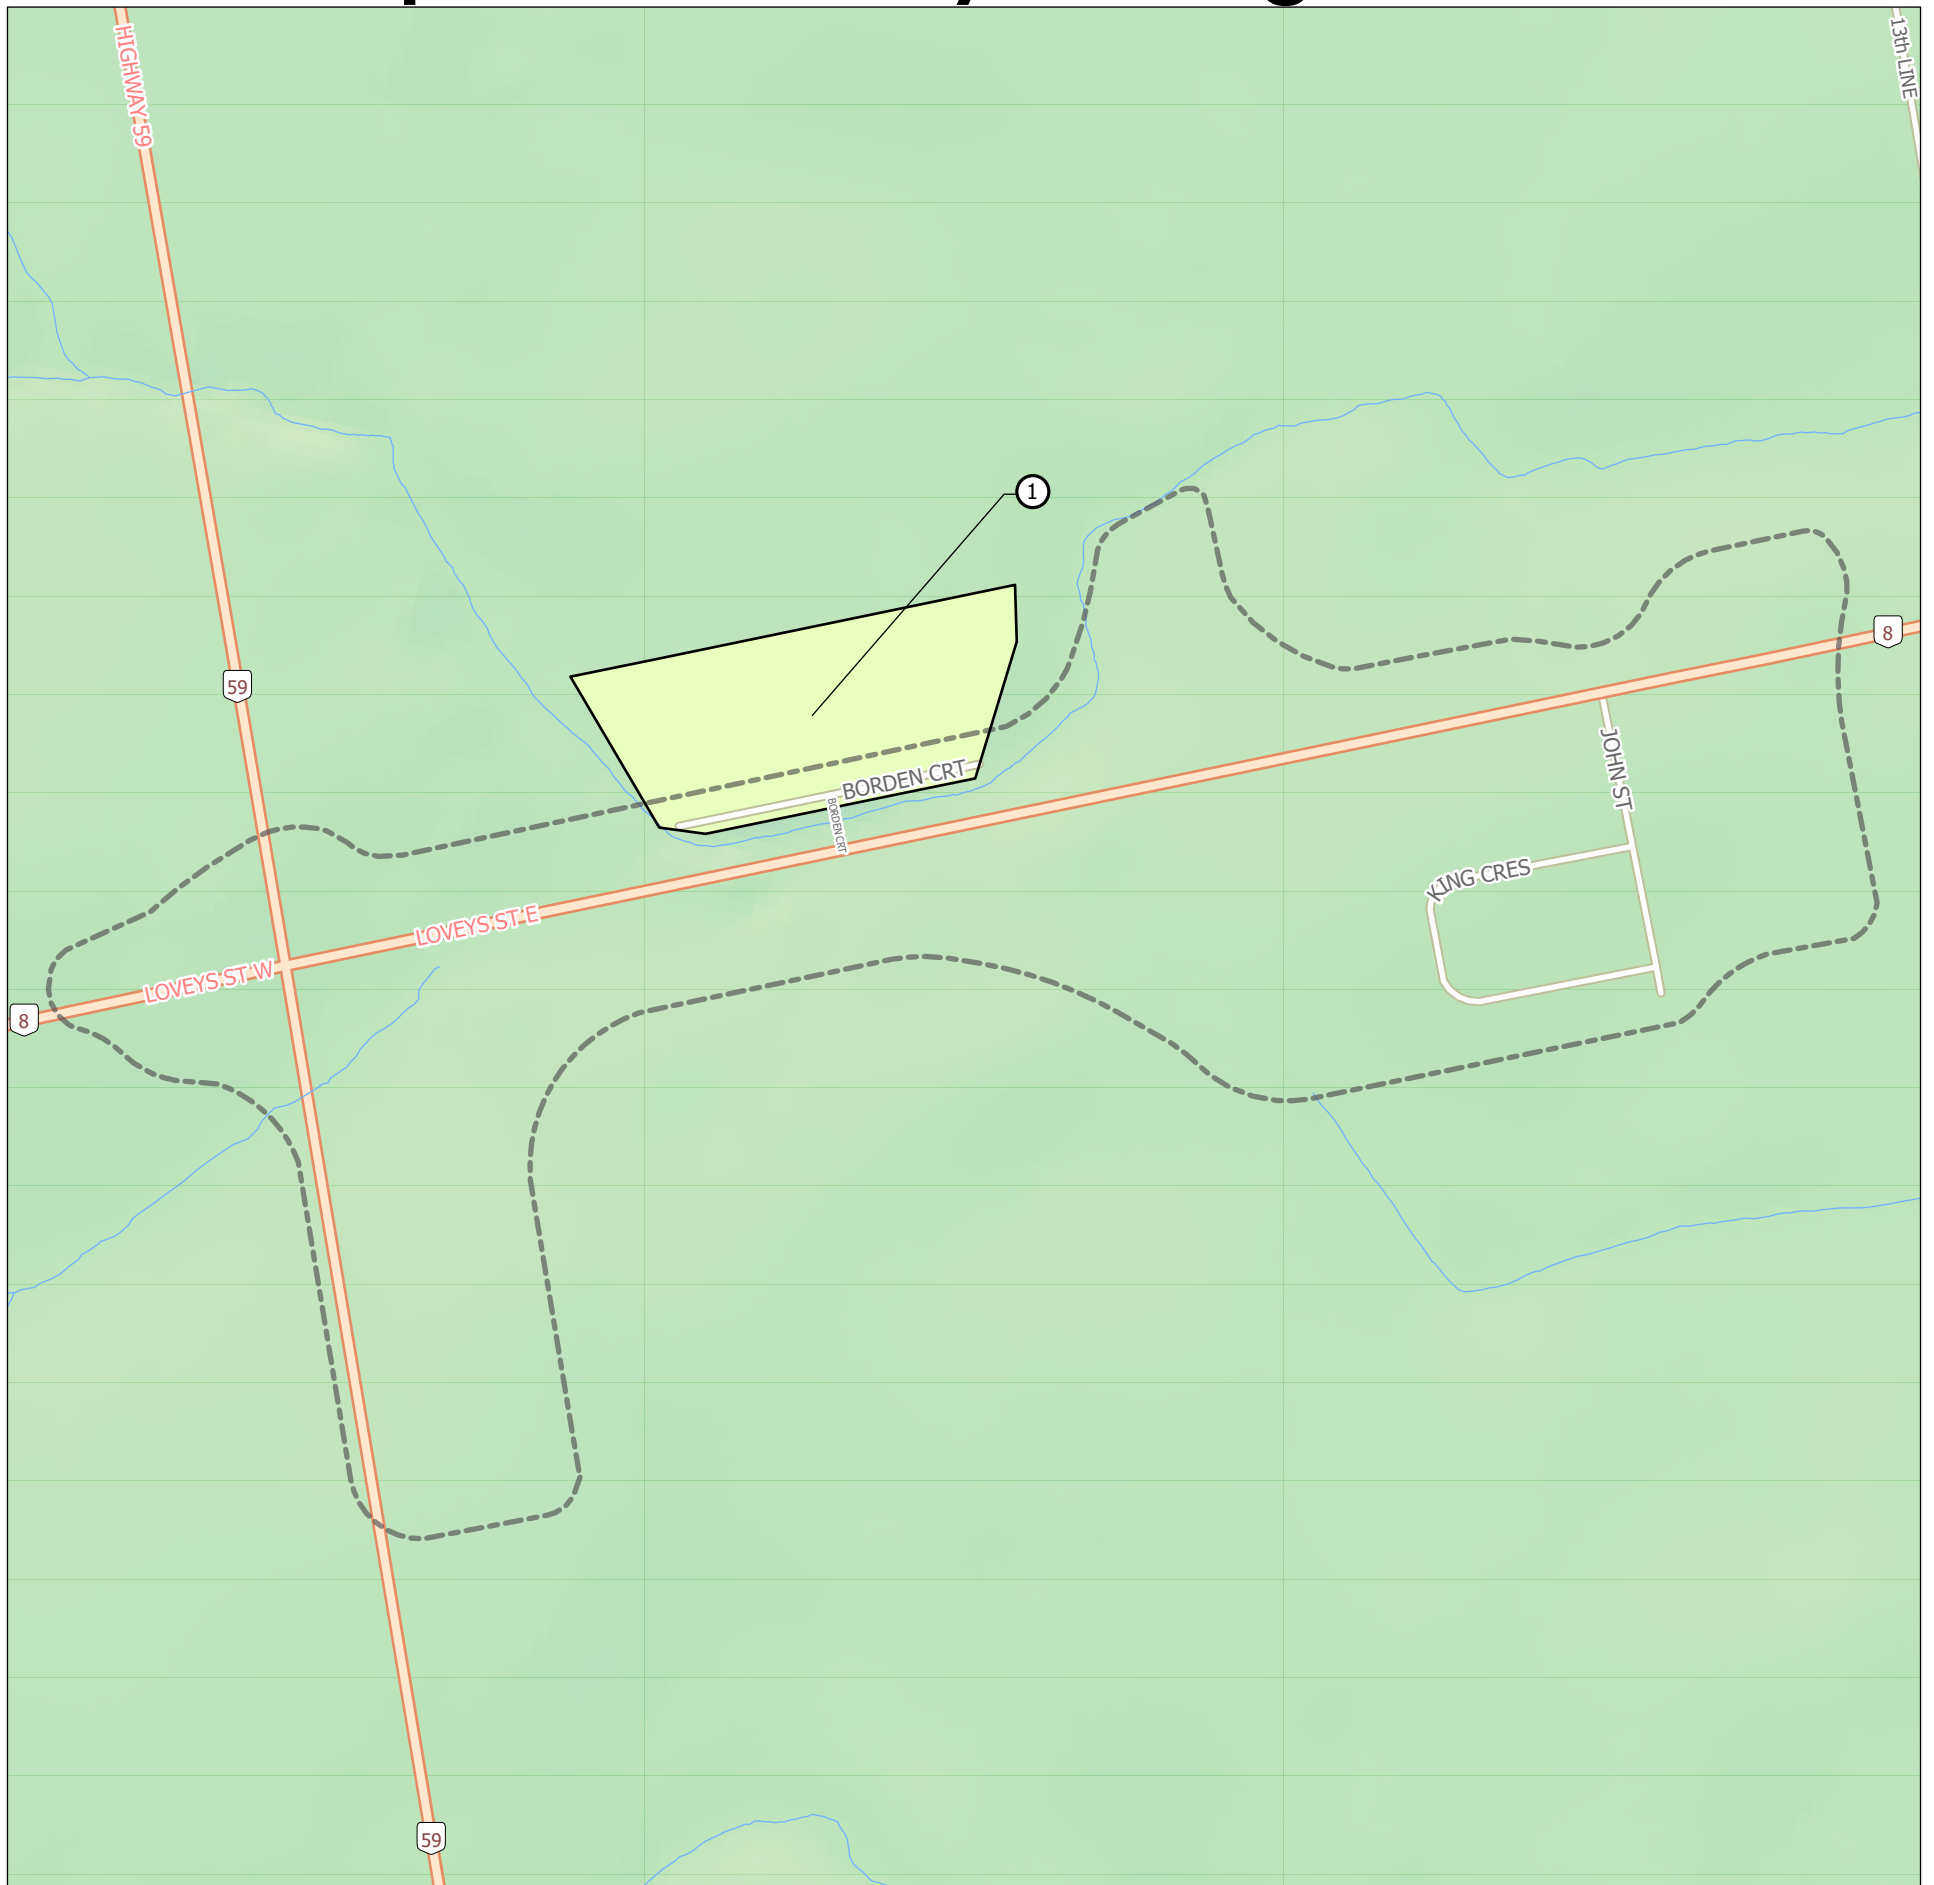

Development Activity - Village of Hickson

Residential Development

Built Out Plan

Map #	File Number	Name	Total Units
1	32T-90010	H & G Snider	8

LAST UPDATE: July, 2024

Note: These maps are not intended to show all development. Only larger residential and industrial subdivisions/site plan applications are depicted.