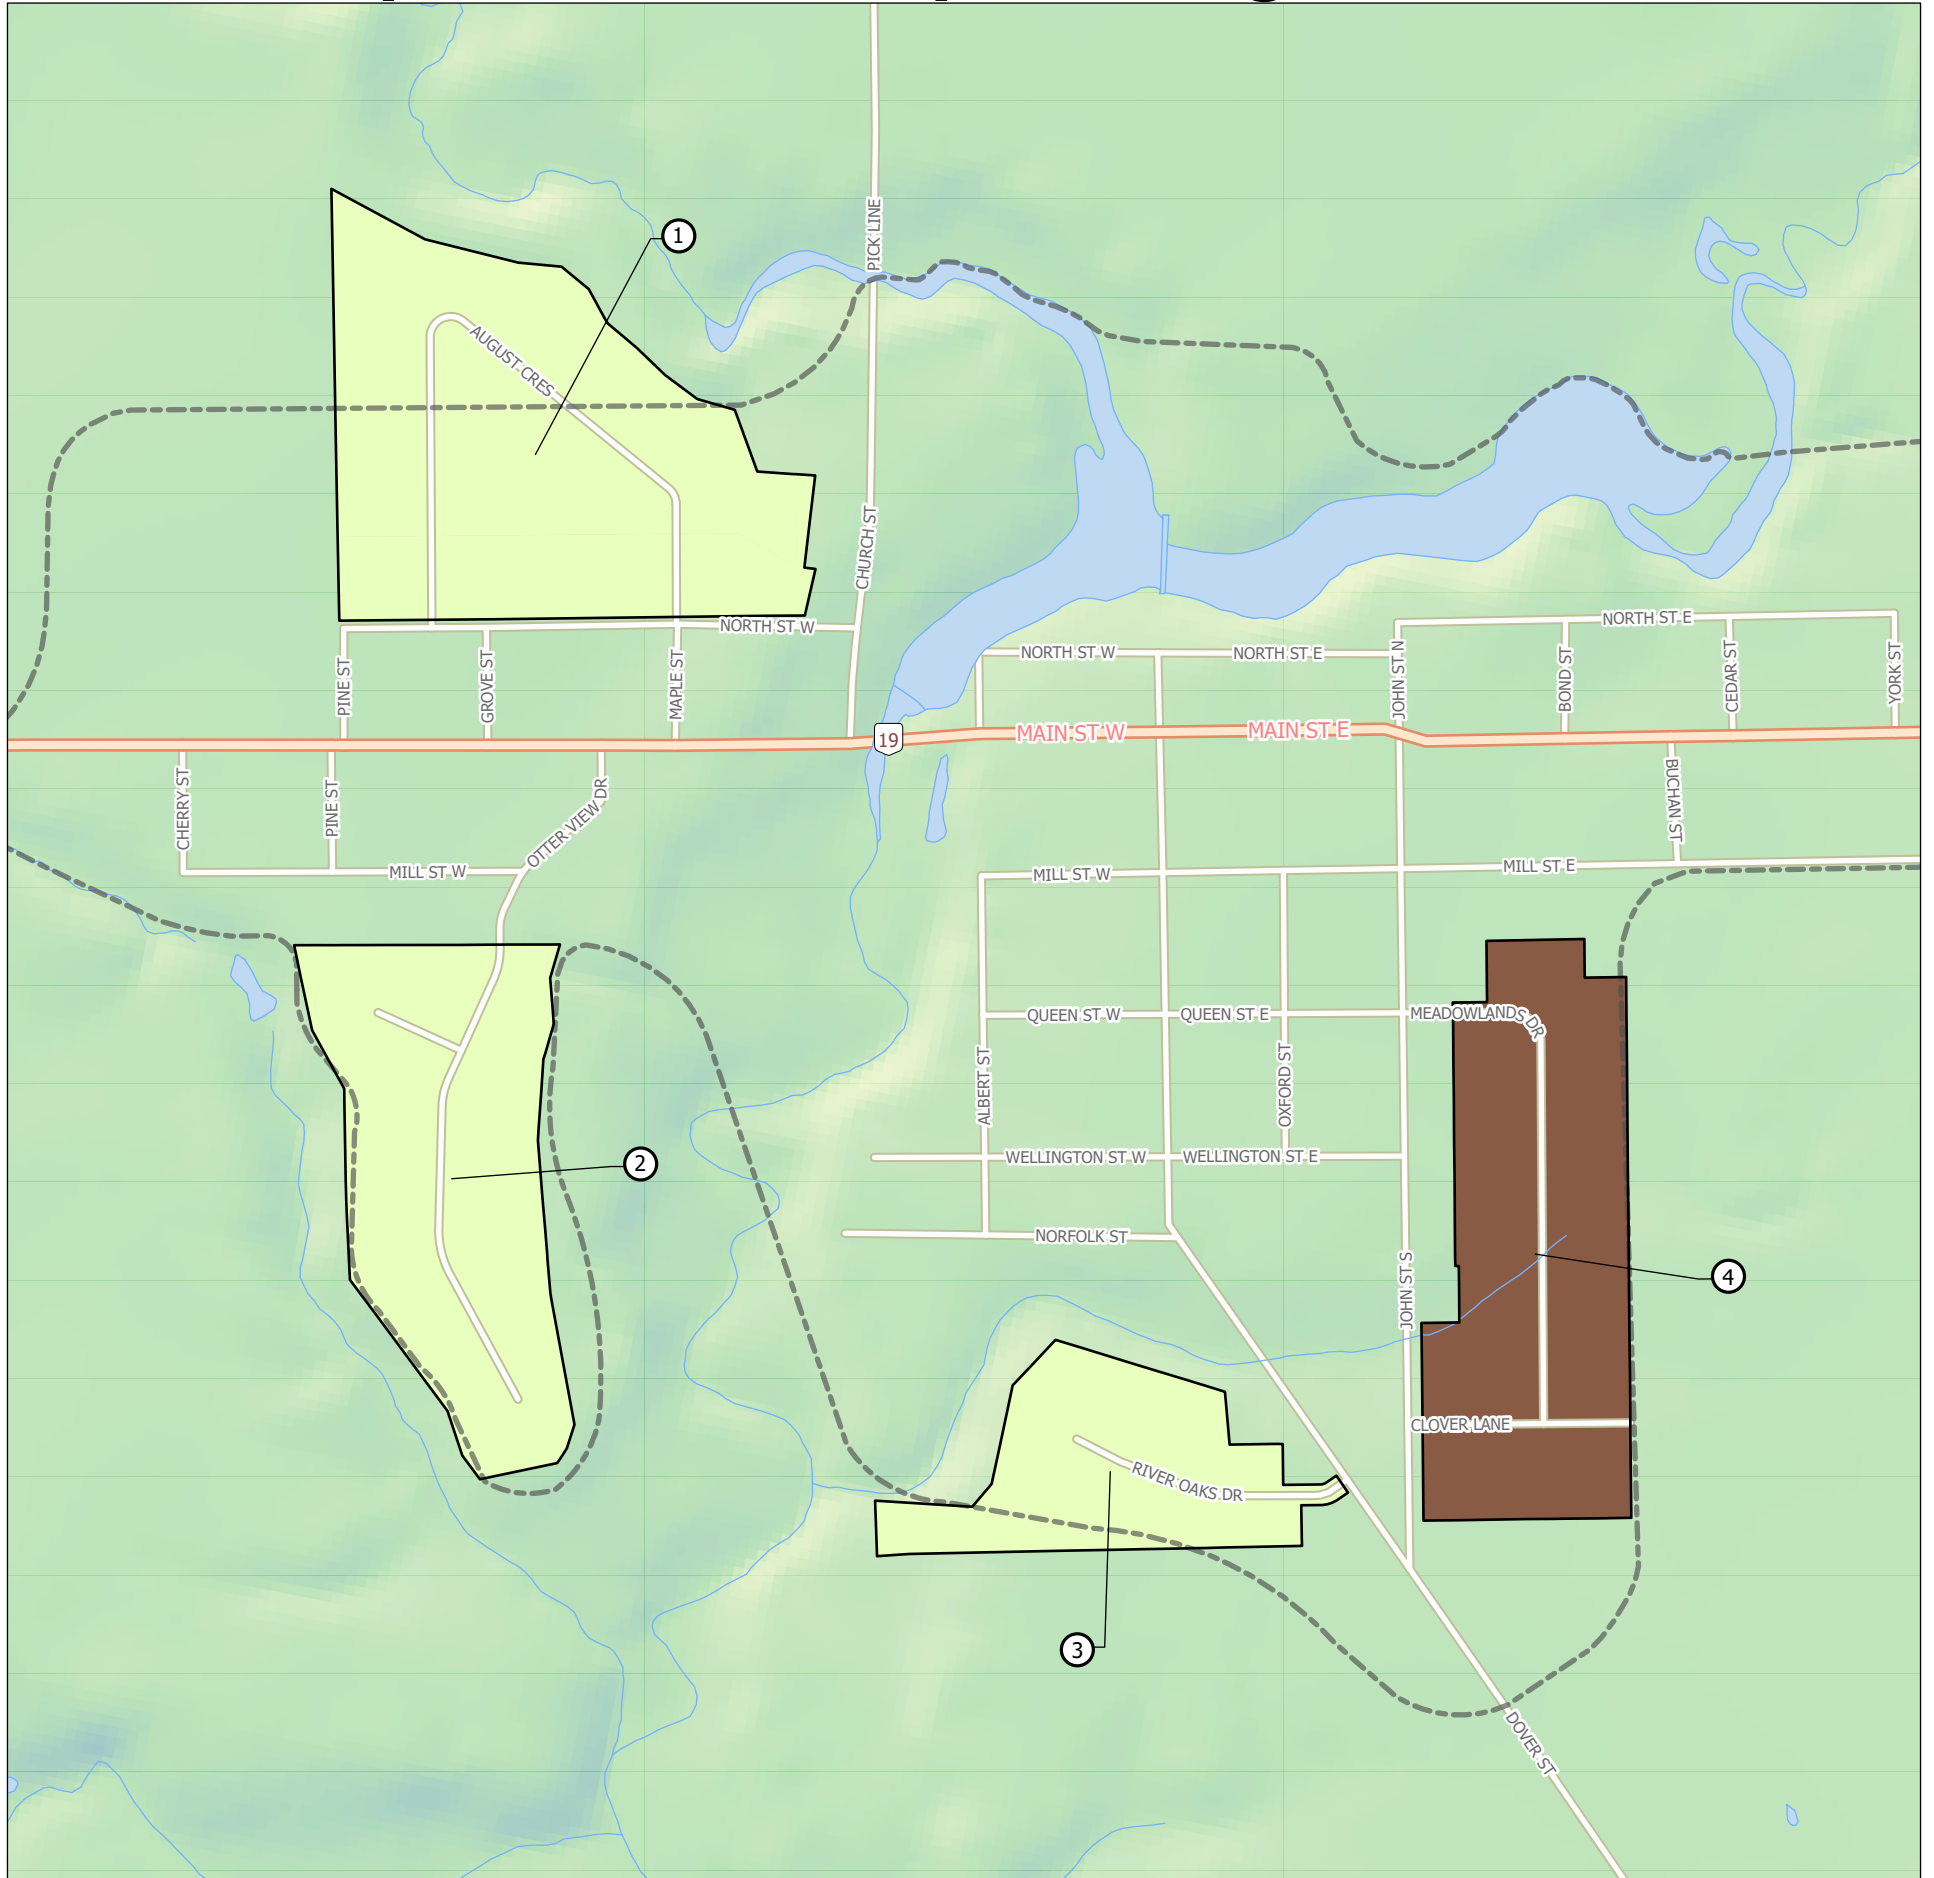

Development Activity - Village of Otterville

Residential Development

- Registered Plan
- Built Out Plan

Map #	File Number	Name	Total Units
1	32T-07008	R & G Dewatcher Farms Ltd.	58
2	SB12-06-3	2113185 Ontario Ltd.	26
3	32T-00003	Zimmer Farms Ltd.	16
4	SB19-03-3	Zimmer Estate	30

LAST UPDATE: July, 2024

Note: These maps are not intended to show all development. Only larger residential and industrial subdivisions/site plan applications are depicted.