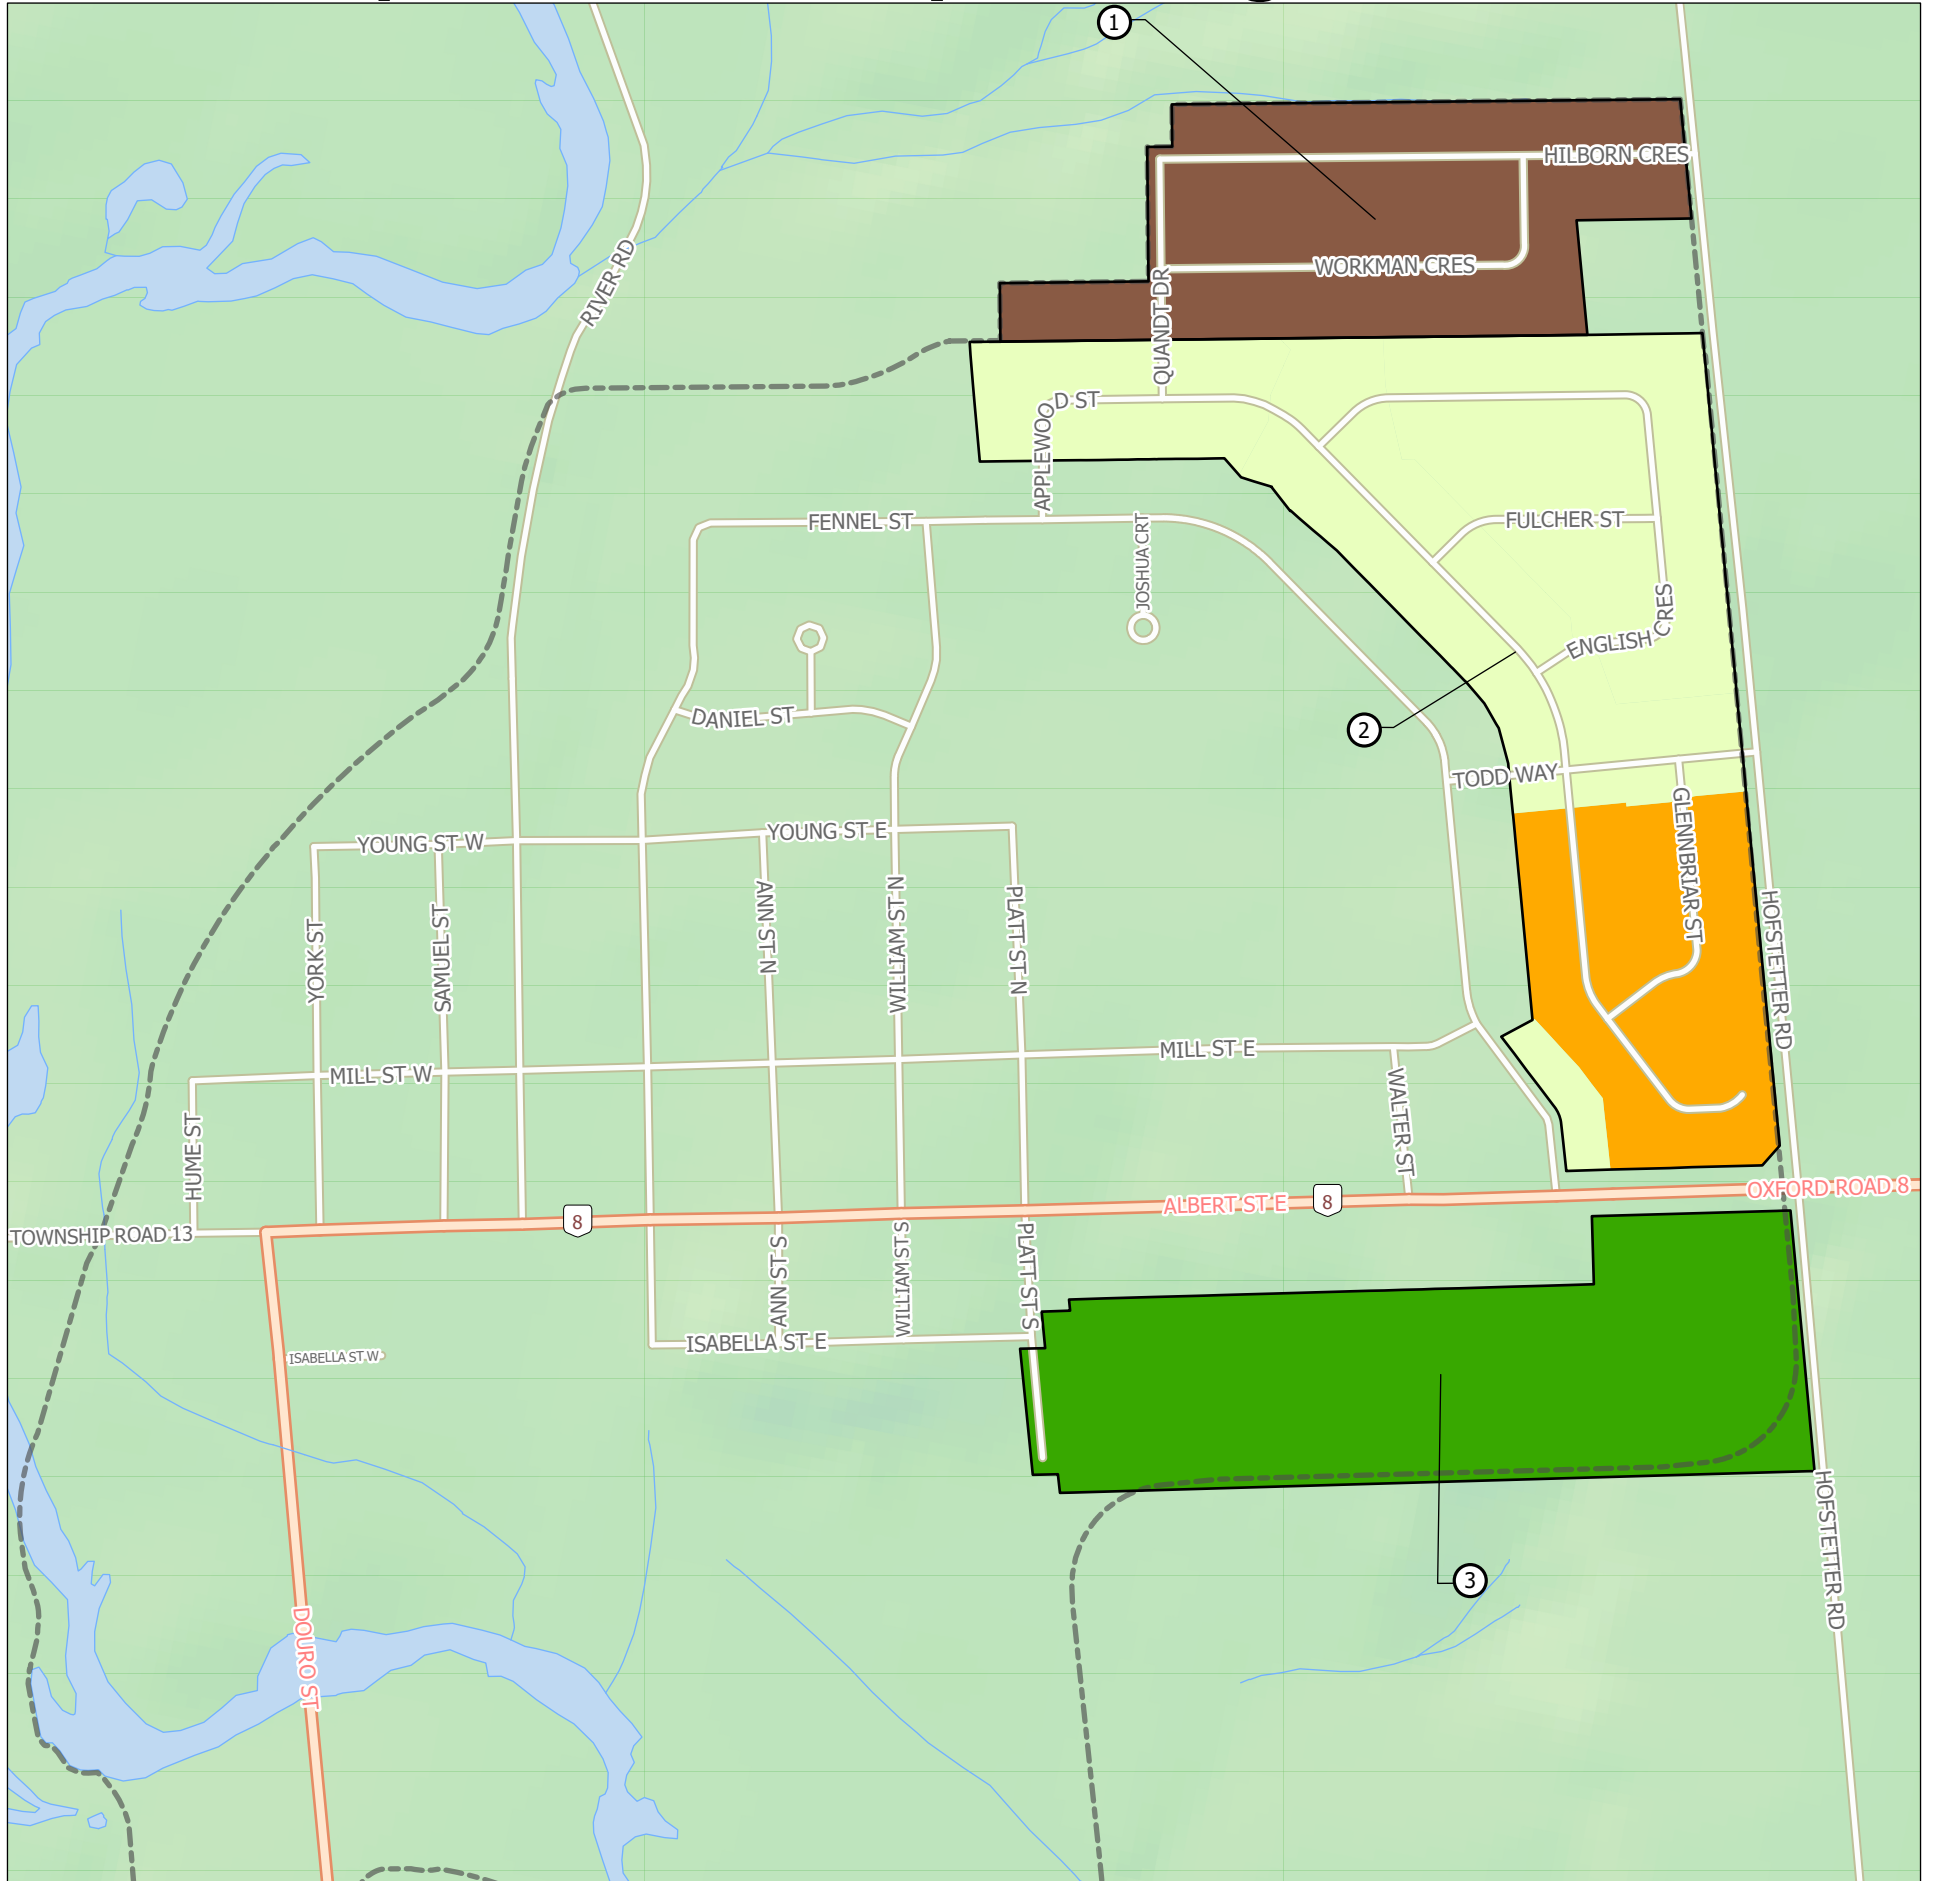

# Development Activity - Village of Plattsville

- Residential Development**
- Registered Plan
  - Circulated or Submitted Plan
  - Built Out Plan
  - Built or Nearly Built Plan

Map #	File Number	Name	Total Units
1	SB20-01-1	Cress-Ridge Farms Ltd. Ph. 1	89
2	32T-01004	1578651 Ontario Ltd.	217
3	SB22-06-1	Westside Communities (Plattsville) Inc.	115

LAST UPDATE: July, 2024

Note: These maps are not intended to show all development. Only larger residential and industrial subdivisions/site plan applications are depicted.