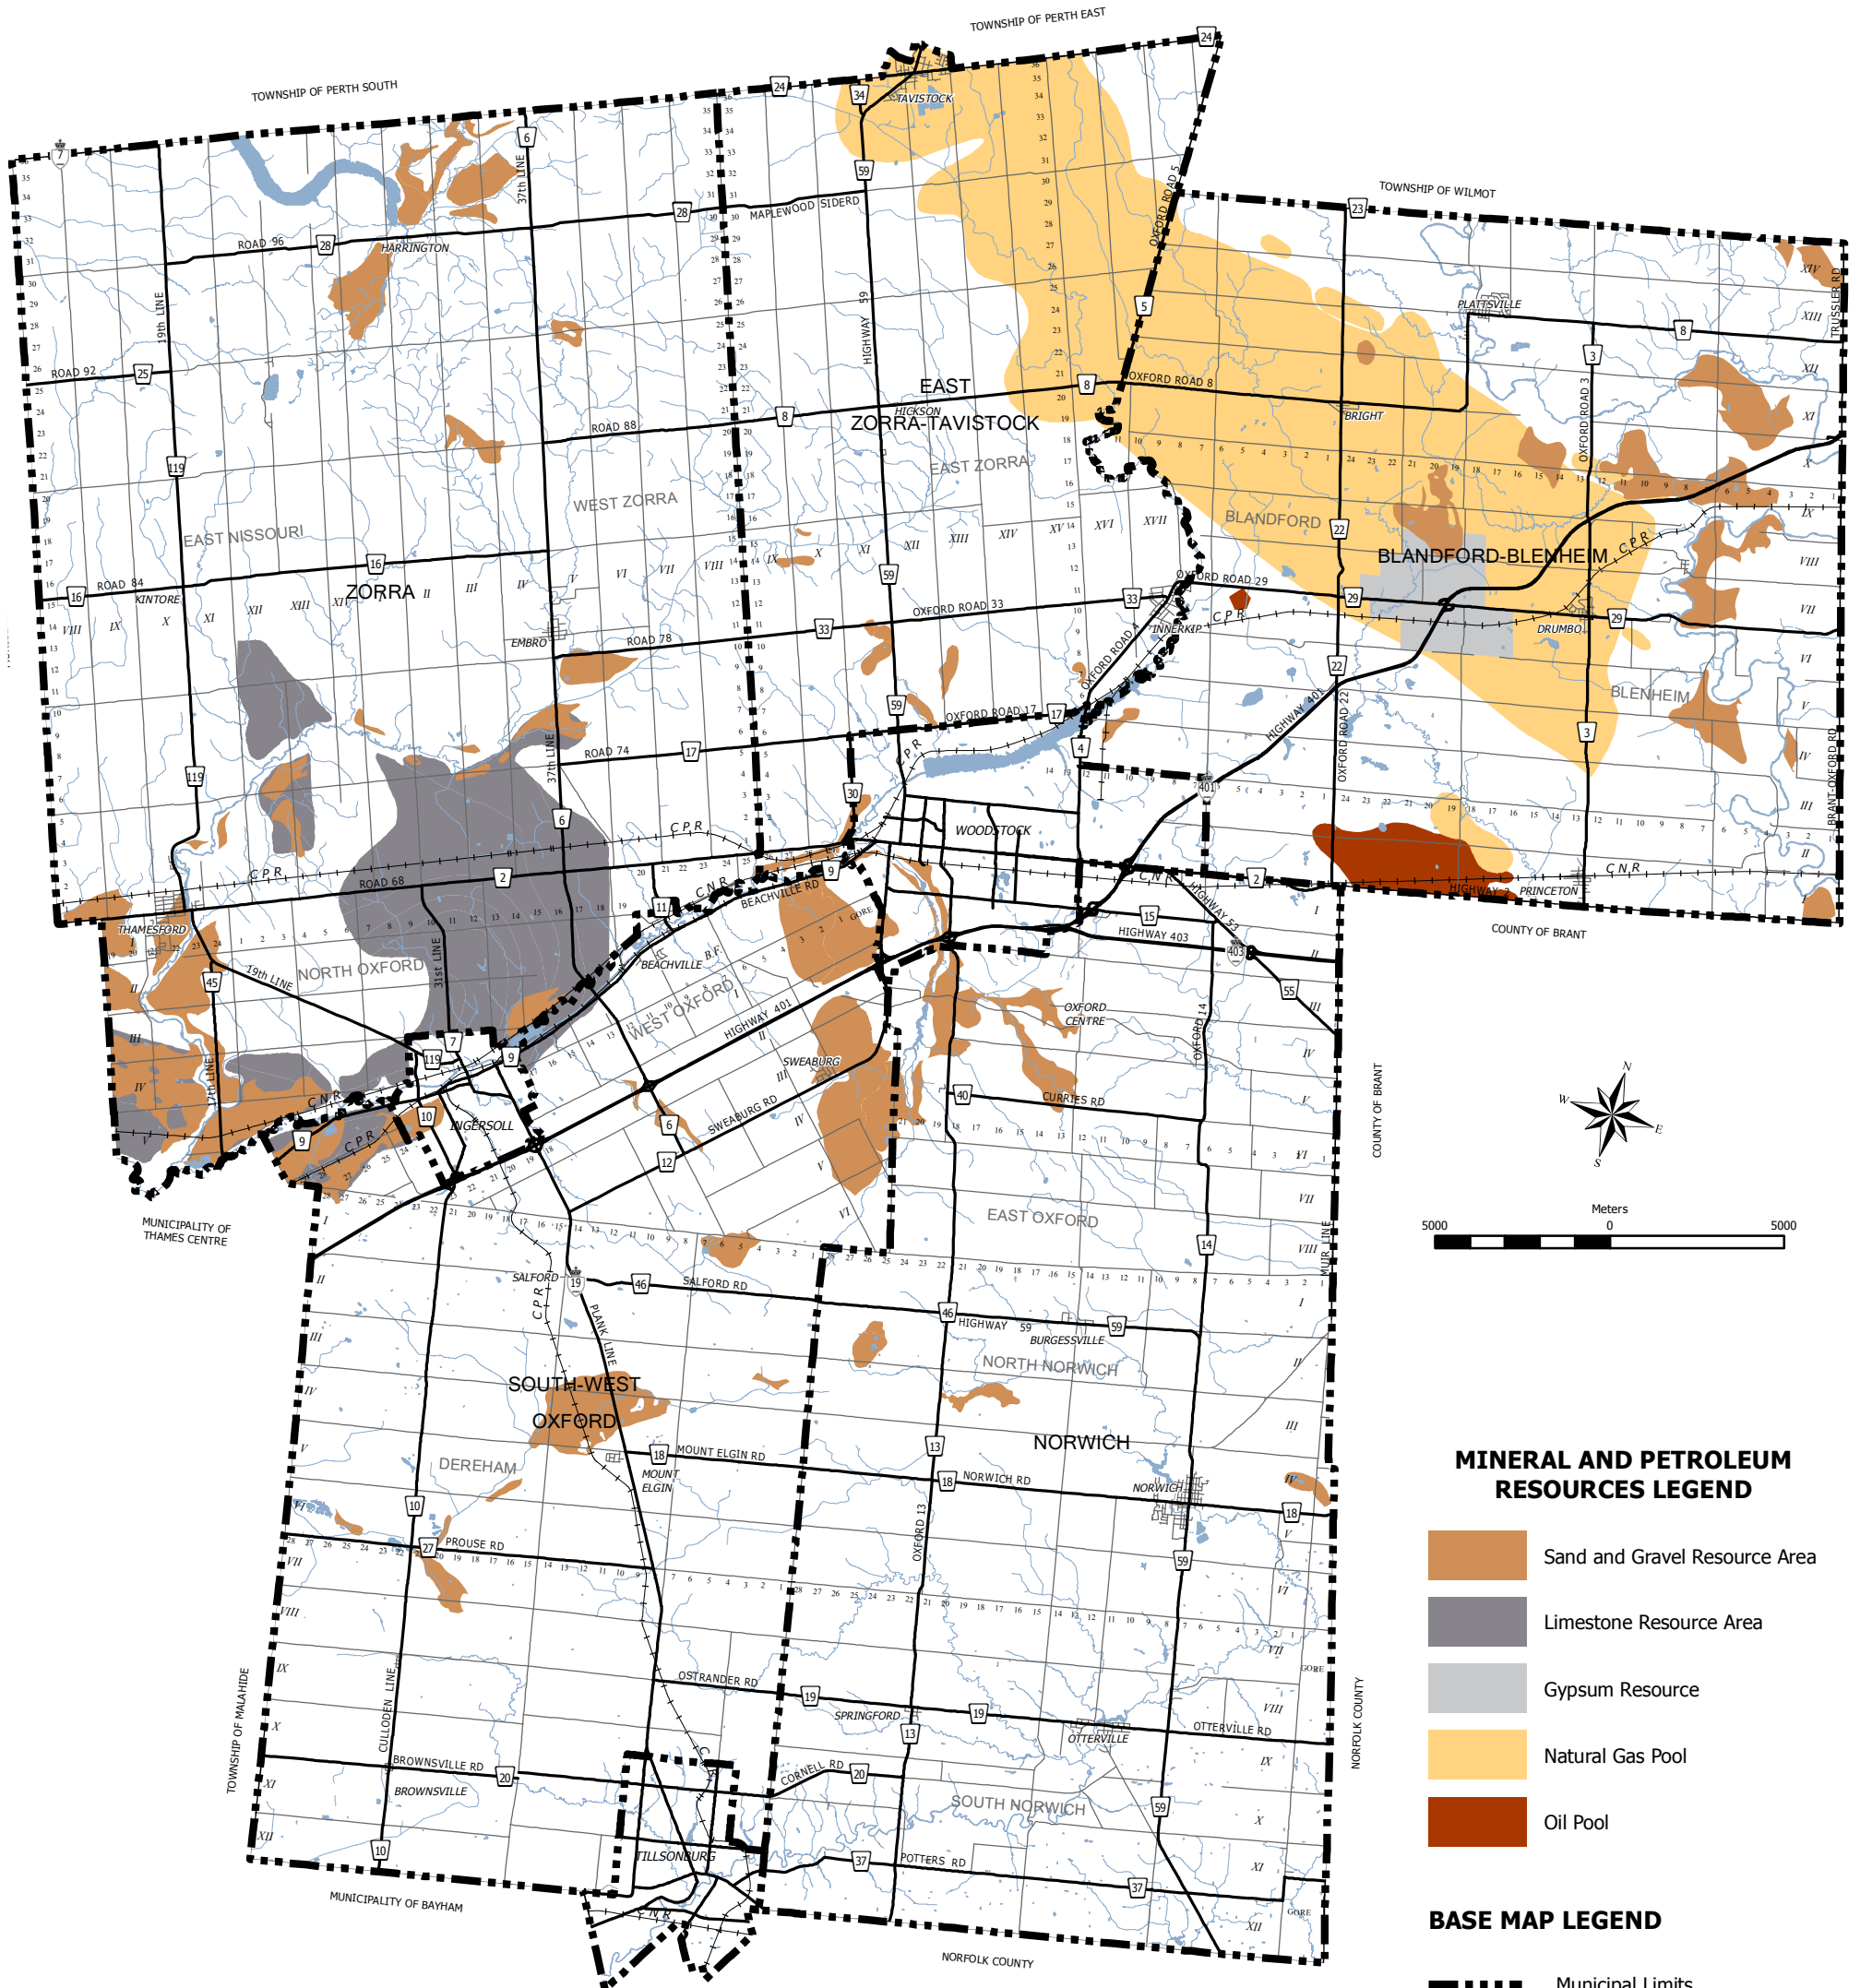

COUNTY OF OXFORD

MINERAL AND PETROLEUM RESOURCES

MINERAL AND PETROLEUM RESOURCES LEGEND

- Sand and Gravel Resource Area
- Limestone Resource Area
- Gypsum Resource
- Natural Gas Pool
- Oil Pool

BASE MAP LEGEND

- Municipal Limits
- Railroads

Notes:
 Last Update: January 11, 2017
 Data may be subject to license.
 Copyright for intellectual property belongs with the source agency. Oxford County makes this data available without warranty of any kind, expressed or implied.
 This map document is an appendix to the County of Oxford Official Plan, and may not be reproduced without written permission. For more information regarding copyright, please contact the County of Oxford Information Services.