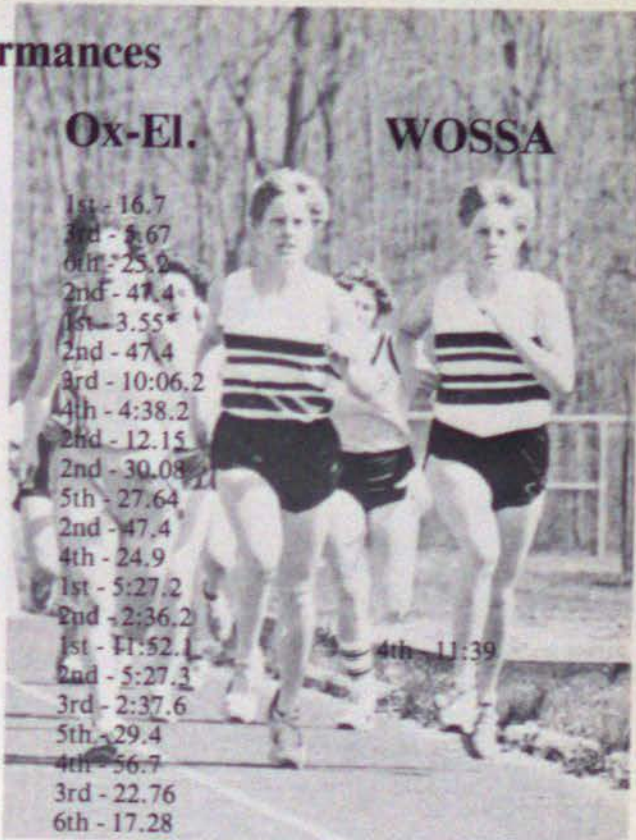

Junior Performances

Name

Event

Ox-El.

WOSSA

Dave Dries	110 m. Hurdles
	Long Jump
	200 m.
Dave Burleigh	4X100 m. Relay
	Pole Vault
Mike Mahoney	4X100 m. Relay
	3000 m.
	1500 m.
Dave Ghesquiere	Shot Put
Dave Drescher	Discus
Rob Avey	Discus
Brad Robinson	4X100 m. Relay
	200 m.
Sheila Harley	1500 m.
	800 m.
Sheryl Harley	3000 m.
	1500 m.
	800 m.
Liz Kilner	200 m.
	4X100 Relay
Deb Vilez	Discus
Kelly Spencer	Javelin
Annette Casey	4X100 m. Relay
Sue Biro	4X100 m. Relay
Laurie Vanderheide	4X100 m. Relay

1st - 16.7
3rd - 5.67
6th - 25.2
2nd - 47.4
1st - 3.55*
2nd - 47.4
3rd - 10:06.2
4th - 4:38.2
2nd - 12.15
2nd - 30.08
5th - 27.64
2nd - 47.4
4th - 24.9
1st - 5:27.2
2nd - 2:36.2
1st - 11:52.1
2nd - 5:27.3
3rd - 2:37.6
5th - 29.4
4th - 56.7
3rd - 22.76
6th - 17.28
4th - 56.7
4th - 56.7
4th - 56.7
4th - 56.7