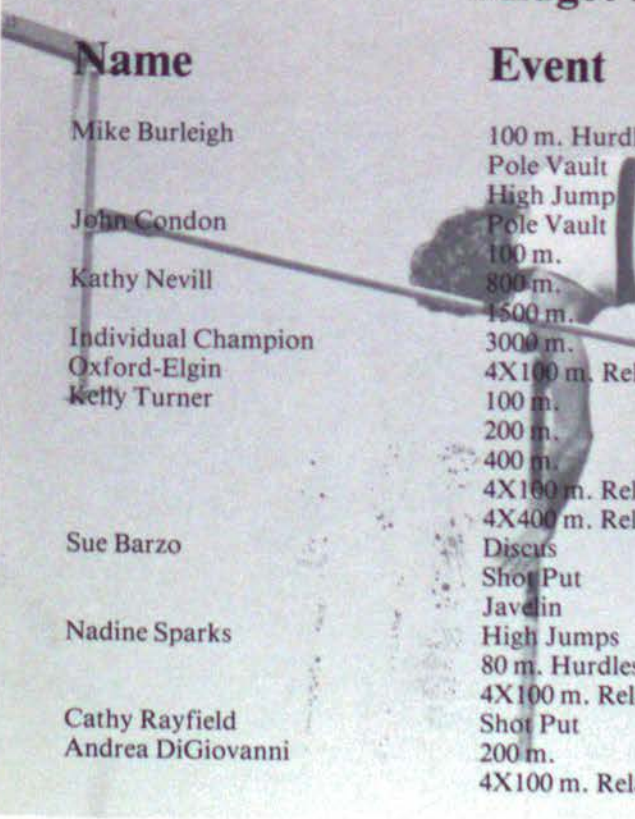

Midget Performances

Name

Event

Ox-El.

WOSSA

Mike Burleigh	100 m. Hurdles
	Pole Vault
	High Jump
John Condon	Pole Vault
	100 m.
Kathy Nevill	800 m.
	1500 m.
Individual Champion	3000 m.
Oxford-Elgin	4X100 m. Relay
Kelty Turner	100 m.
	200 m.
	400 m.
	4X100 m. Relay
	4X400 m. Relay
Sue Barzo	Discus
	Shot Put
	Javelin
Nadine Sparks	High Jumps
	80 m. Hurdles
	4X100 m. Relay
Cathy Rayfield	Shot Put
Andrea DiGiovanni	200 m.
	4X100 m. Relay

2nd - 16.2
2nd - 2.56
6th - 1.50
3rd - 2.40
5th - 12.6
1st - 2:28.5*
1st - 5:16.2
1st - 11:08.3
1st - 55.6
1st - 13.6
1st - 28.3
2nd - 1:04.7
1st - 55.6
1st - 4:15.5
1st - 25.36
4th - 8.64
6th - 20.74
2nd - 1.44
3rd - 14.5
1st - 55.6
3rd - 8.72
6th - 30.6
1st - 55.6

2nd - 2:28.8
2nd - 11:08.1
3rd - 4:05.7