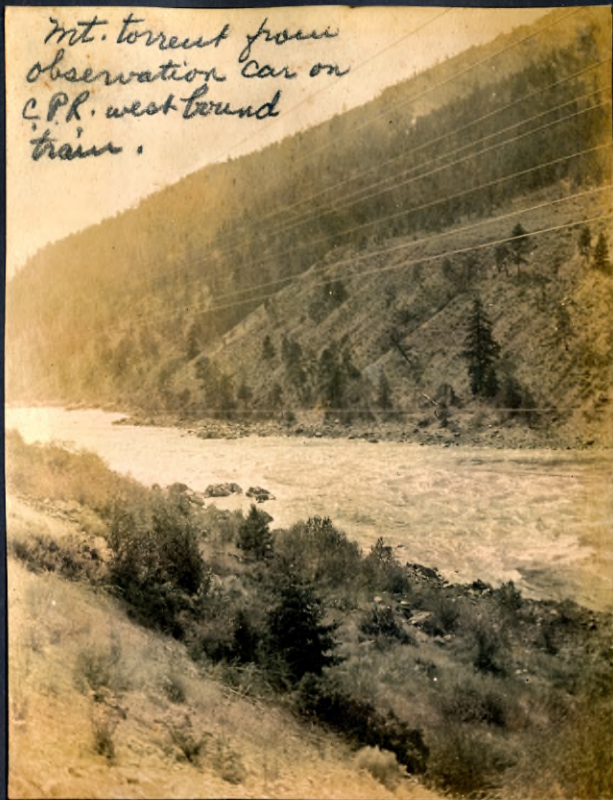

Calgary Camp, June 1910

Sarah MacLeod  
Campbell  
1851-1929  
Back left

Lakeside, Ontario, c1910

Sarah MacLeod  
Campbell  
1851-1929  
front right

Banff Sulphur Pool. June 12/10

Lake Louise, Logan, B.C.

Bow River Falls.

Mt. torrent from  
observation car on  
C.P.R. west bound  
train.

Cascade Mt.  
Banff main st.

Bessie Ann Campbell McCorquodale 1893-1979

Bessie Ann Campbell McCorquodale 1893-1979  
at right beside wagon