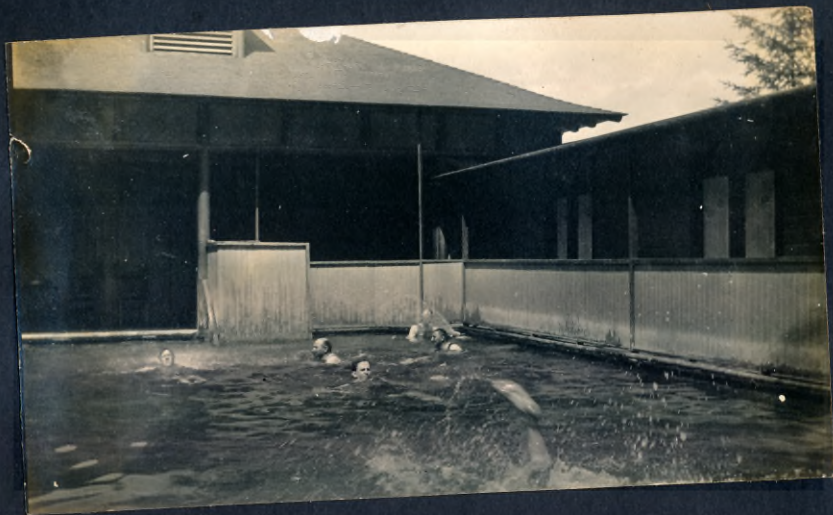

Calgary Camp, June 1910

Sarah MacLeod  
Campbell  
1851-1929  
Back left

Lakeside, Ontario, c1910

Sarah MacLeod  
Campbell  
1851-1929  
front right

Banff Sulphur Pool. June 12/10

Lake Louise, Logan, B.C.

Bow River Falls.

Mt. torrent from  
observation car on  
C.P.R. west bound  
train.

Cascade Mt.  
Banff main st.

Bessie Ann Campbell McCorquodale 1893-1979

Bessie Ann Campbell McCorquodale 1893-1979  
at right beside wagon