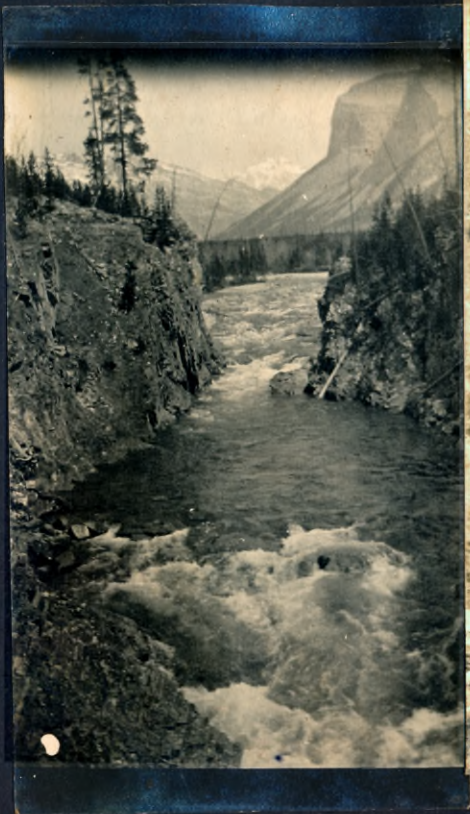

PHOTOES

P

Sarah MacLeod Campbell  
1851-1929  
back row right

Banff Springs Hotel, Banff, Alberta, 1910

Banff Springs Hotel, Banff, Alberta, 1910

Sarah MacLeod  
Campbell  
1851-1929  
back row left

Chateau Lake Louise, Alberta, 1910

Calgary Camp, June 1910

Sarah MacLeod  
Campbell  
1851-1929  
Back left

Lakeside, Ontario, c1910

Sarah MacLeod  
Campbell  
1851-1929  
front right

Banff Sulphur Pool. June 12/10

Lake Louise, Logan, B.C.

Bow River Falls.

Mt. torrent from  
observation car on  
C.P.R. west bound  
train.

Cascade Mt.  
Banff main st.

Bessie Ann Campbell McCorquodale 1893-1979

Bessie Ann Campbell McCorquodale 1893-1979  
at right beside wagon